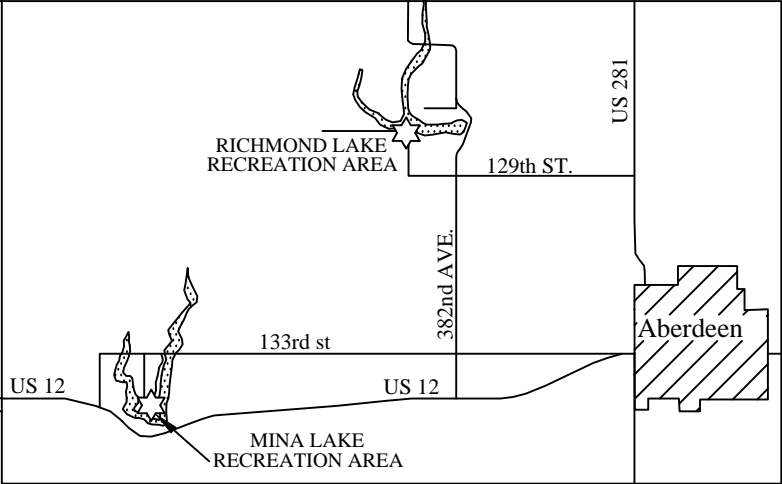

NORTH

38E  
Modern Rental  
Lodge

**MINA LAKE  
RECREATION AREA**

PARK LOCATION MAP

MINA LAKE

38E  
Modern Rental  
Lodge

# MINA LAKE RECREATION AREA

MINA LAKE

# Map Legend

Accessible Facilities

Accessible Fishing Dock

Amphitheater

Archery Trail

Bicycle Trail

Boat Ramp

Campground