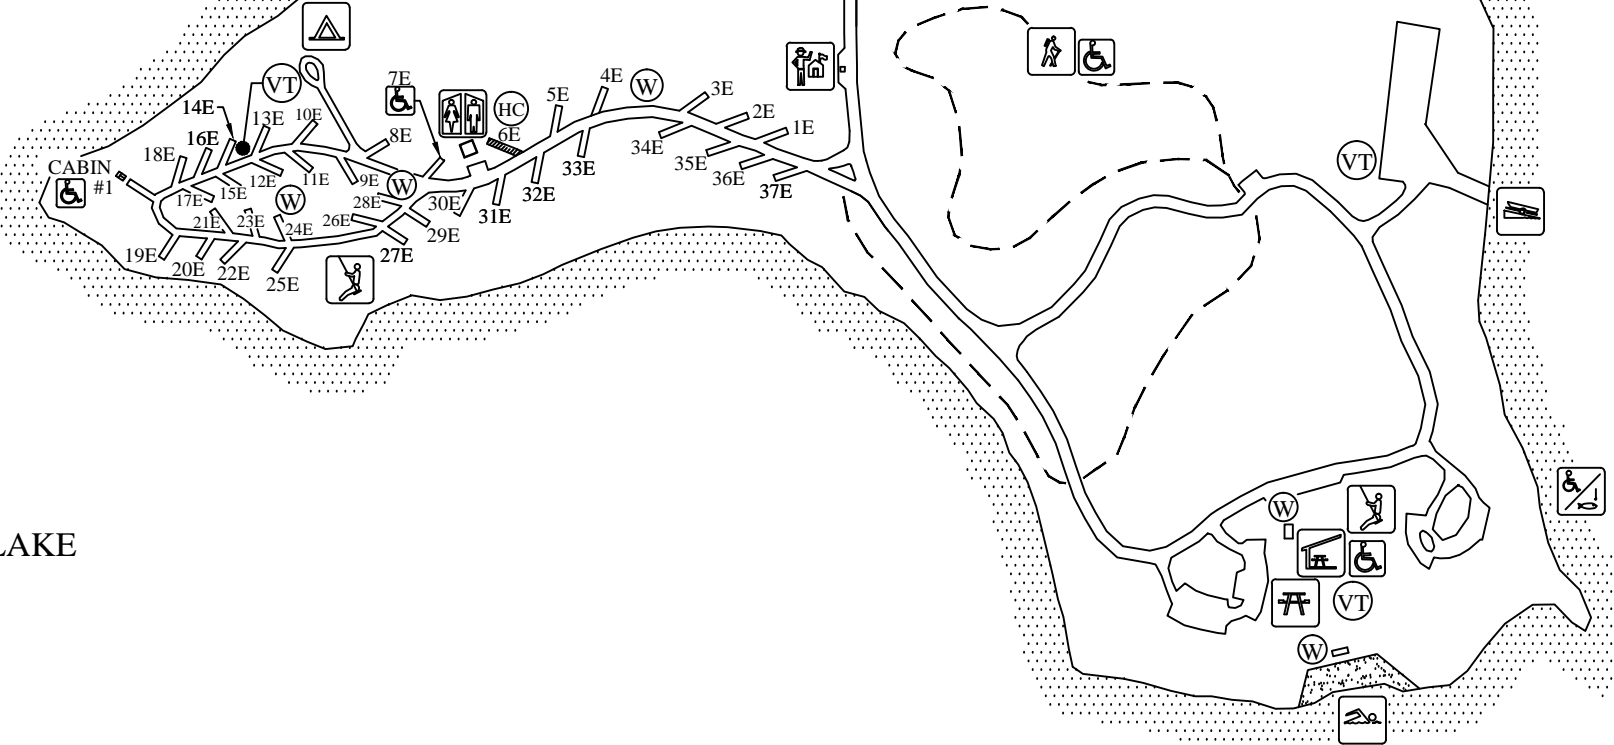

NORTH

38E  
Modern Rental  
Lodge

**MINA LAKE  
RECREATION AREA**

PARK LOCATION MAP

MINA LAKE

38E  
Modern Rental  
Lodge

# MINA LAKE RECREATION AREA

MINA LAKE

# Map Legend

Accessible Facilities

Accessible Fishing Dock

Amphitheater

Archery Trail

Bicycle Trail

Boat Ramp

Campground

Canoeing

Comfort Station

Cross-country Ski Trail

Disc Golf

Drinking Water

Dump Station

**E**

Electric Campsite